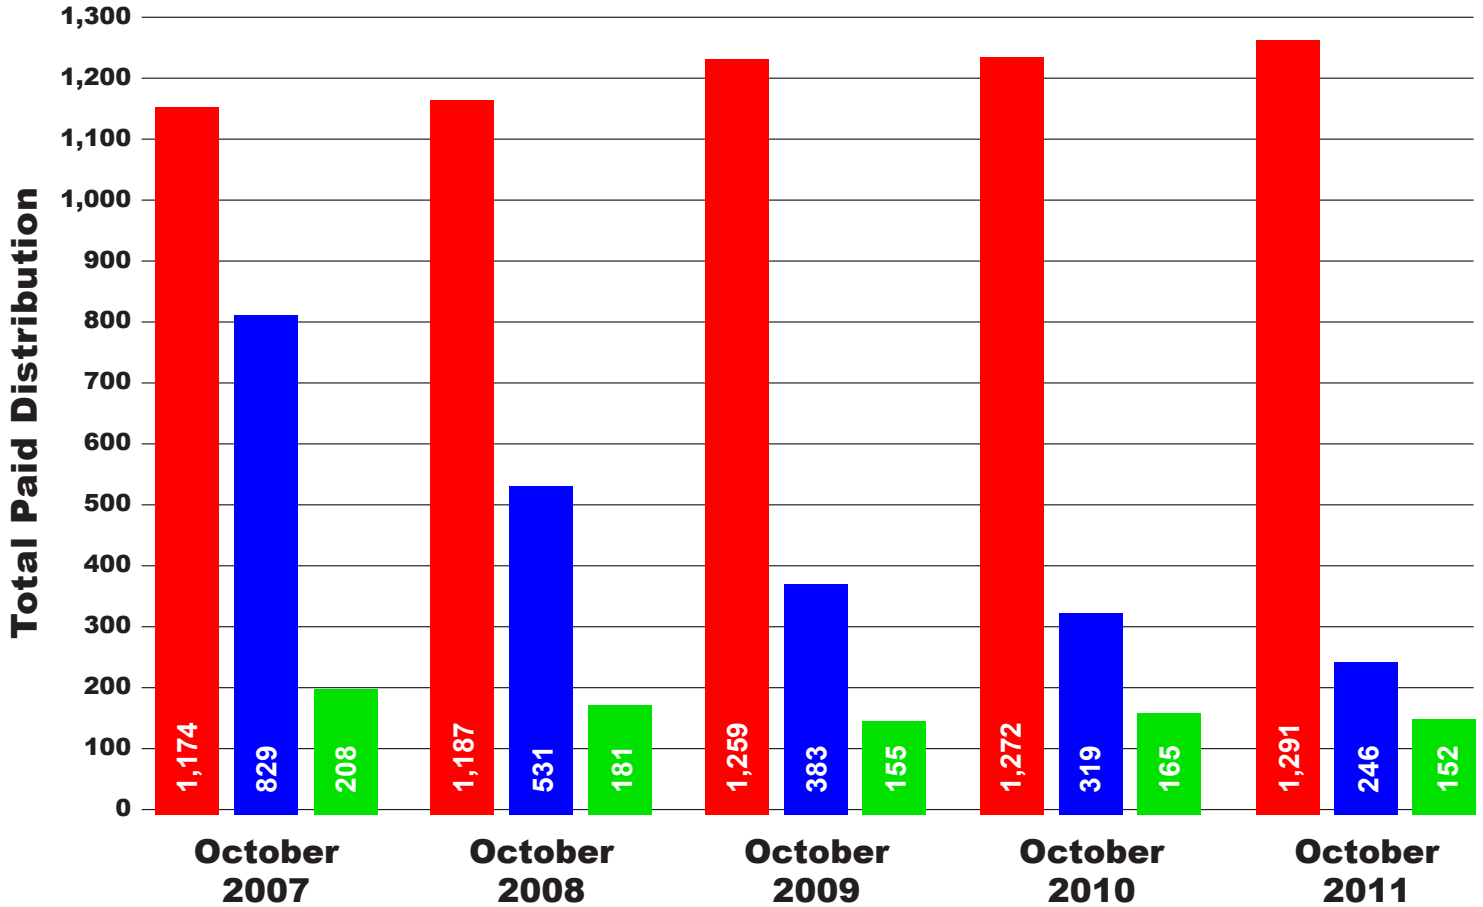

10/1/11 Circulation Comparison*

Harvard Press vs Harvard Post vs Harvard Hillside

* Total paid distribution reported on USPS Form 3526, Statement of Ownership, Management, and Circulation, as published in the respective newspapers.